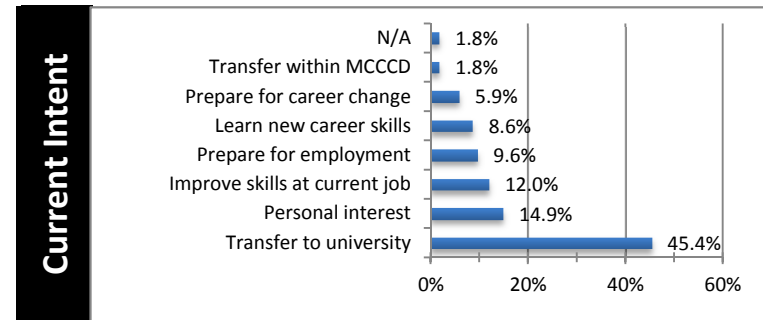

Mesa Community College Student Profile - Fall 2011 45th day

Total Enrollment: 25,695 - Full-time Student Equivalents (FTSE): 13,568.1* - Average Age: 26.3 - Average Credit Hours: 8.9

*Unaudited FTSE

Note 1: Percentages may not equal 100% due to rounding.