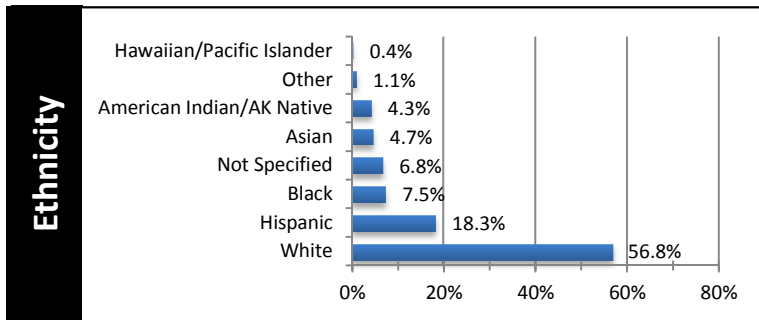

Mesa Community College Student Profile - Fall 2011 45th day

Total Enrollment: 25,695 - Full-time Student Equivalents (FTSE): 13,568.1* - Average Age: 26.3 - Average Credit Hours: 8.9

*Unaudited FTSE

Note 1: Percentages may not equal 100% due to rounding.

Note 2: Hawaiian/Pacific Islander separated from Asian in 2010.