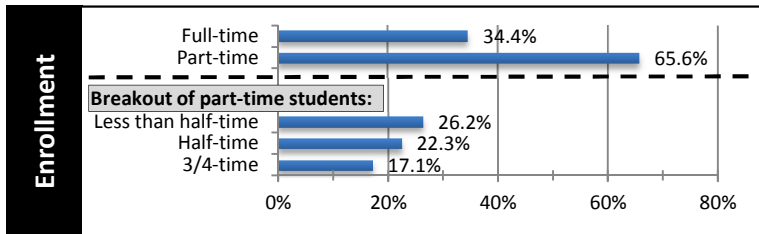

Mesa Community College Student Profile - Fall 2011 45th day

Total Enrollment: 25,695 - Full-time Student Equivalents (FTSE): 13,568.1* - Average Age: 26.3 - Average Credit Hours: 8.9

*Unaudited FTSE

Note 1: Percentages may not equal 100% due to rounding.

Note 2: Hawaiian/Pacific Islander separated from Asian in 2010.