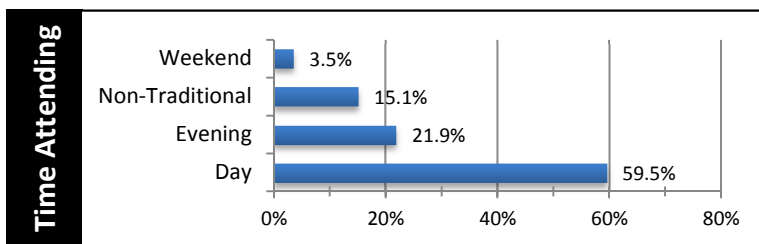

Mesa Community College Student Profile - Fall 2011 45th day

Total Enrollment: 25,695 - Full-time Student Equivalents (FTSE): 13,568.1* - Average Age: 26.3 - Average Credit Hours: 8.9

*Unaudited FTSE

Note 1: Percentages may not equal 100% due to rounding.

Note 2: Hawaiian/Pacific Islander separated from Asian in 2010.