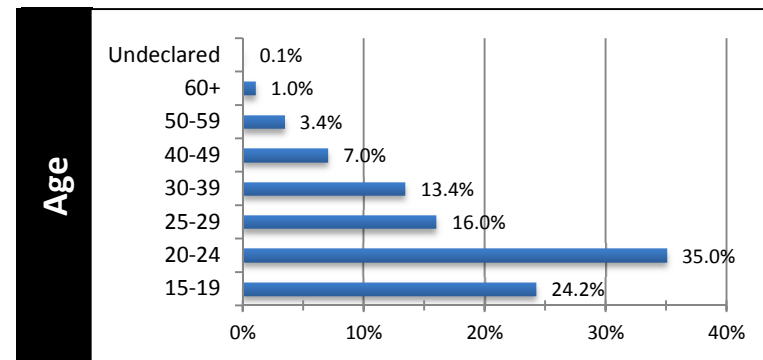

Mesa Community College Student Profile - Fall 2011 45th day

Total Enrollment: 25,695 - Full-time Student Equivalents (FTSE): 13,568.1* - Average Age: 26.3 - Average Credit Hours: 8.9

*Unaudited FTSE

Note 1: Percentages may not equal 100% due to rounding.

Note 2: Hawaiian/Pacific Islander separated from Asian in 2010.