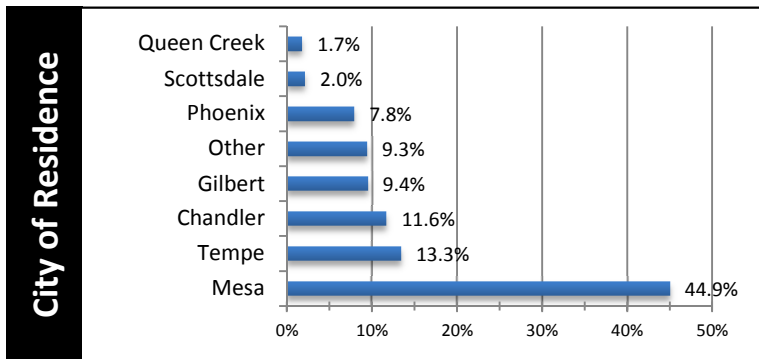

Mesa Community College Student Profile - Fall 2011 45th day

Total Enrollment: 25,695 - Full-time Student Equivalents (FTSE): 13,568.1* - Average Age: 26.3 - Average Credit Hours: 8.9

*Unaudited FTSE

Note 1: Percentages may not equal 100% due to rounding.

Note 2: Hawaiian/Pacific Islander separated from Asian in 2010.