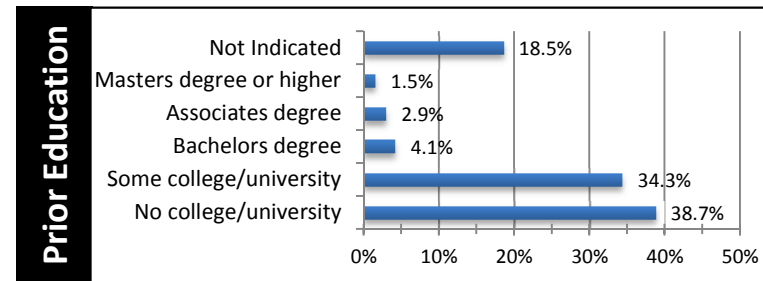

Mesa Community College Student Profile - Fall 2011 45th day

Total Enrollment: 25,695 - Full-time Student Equivalents (FTSE): 13,568.1* - Average Age: 26.3 - Average Credit Hours: 8.9

*Unaudited FTSE

Note 1: Percentages may not equal 100% due to rounding.

Note 2: Hawaiian/Pacific Islander separated from Asian in 2010.