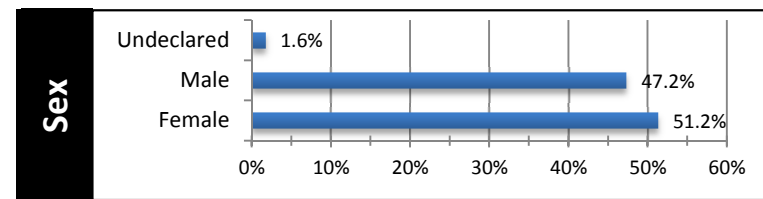

Mesa Community College Student Profile - Fall 2011 45th day

Total Enrollment: 25,695 - Full-time Student Equivalents (FTSE): 13,568.1* - Average Age: 26.3 - Average Credit Hours: 8.9

*Unaudited FTSE

Note 1: Percentages may not equal 100% due to rounding.

Note 2: Hawaiian/Pacific Islander separated from Asian in 2010.