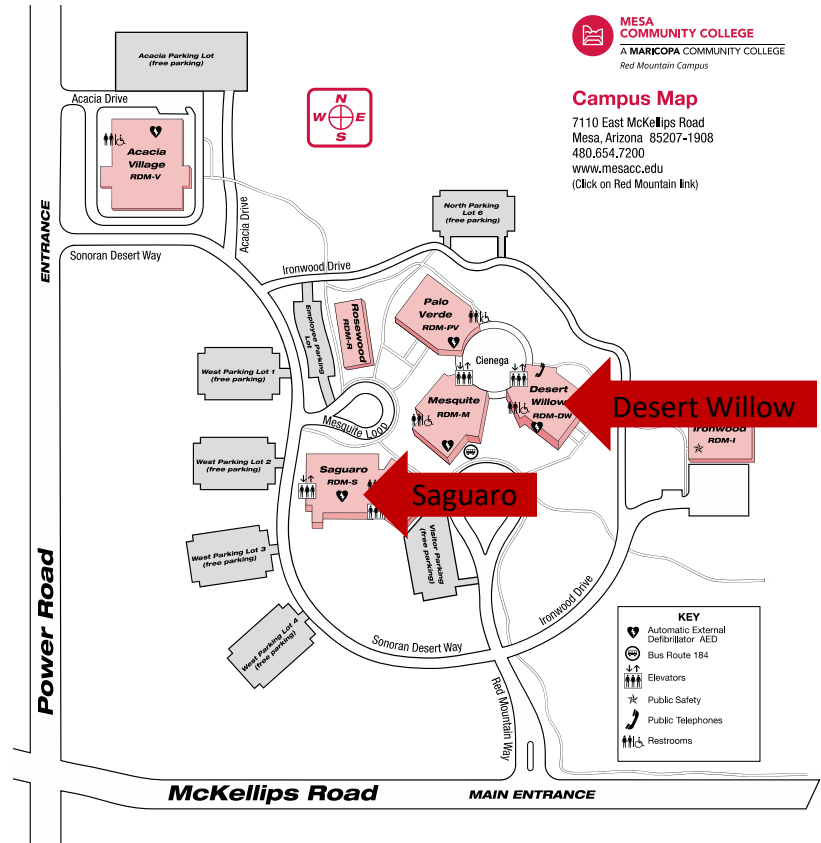

First Year Experience

Student Success Workshops (Fall 2022)

Date	Time	Topic	Location
9/7 We	1:30 – 2:30pm	The Professional Student	Virtual - WebEx
9/15 Th	5:30 – 7:00pm	 TruWest: Deep Dive Into Budgeting	Southern and Dobson: Bldg 11-145 (Library)
9/20 Tu	12:30 – 1:30pm	P.O.W.E.R. of Math Study Skills	Red Mountain: Desert Willow DS226
9/27 Tu	12:30 – 1:30pm	The Professional Student	Red Mountain: Saguaro S281
10/4 Tu	12:30 – 1:30pm	Flip Your Math Mindset	Red Mountain: Desert Willow DS226
10/13 Th	5:30 – 7:00pm	 TruWest: All About Credit	Southern and Dobson: Bldg 11-300 (Library)
10/18 Tu	1:30 – 2:30pm	Keeping Motivated and Avoiding Burnout	Virtual - WebEx
10/26 We	12:30 – 1:30pm	Remembering What You Read	Red Mountain: Desert Willow DW226
11/2 We	12:30 – 1:30pm	Paying for College	Red Mountain: Desert Willow DW226
11/8 Tu	12:30 – 1:30pm	Imposter Syndrome	Red Mountain: Saguaro S281
11/15 Tu	1:30 – 2:30pm	Managing Stress and Anxiety	Southern and Dobson: Bldg 38-608 (Think Tank)/Virtual - WebEx
11/30 We	1:30 – 2:30pm	University Transfer	Southern and Dobson: Bldg 38-608 (Think Tank)/Virtual - WebEx
12/6 Tu	1:30 – 2:30pm	EmbrAcing the Final	Southern and Dobson: Bldg 38-608 (Think Tank)/Virtual - WebEx
12/7 We	12:30 – 1:30pm	EmbrAcing the Final	Red Mountain: Desert Willow DW226

Ashley Armour: 480-461-7936 / ashley.armour@msacc.edu

Flip over for location details including the workshop link.

Campus MAP

1833 W. Southern Avenue
Mesa, Arizona 85202
480-461-7000
www.mesacc.edu

WebEx Link for virtual workshops

Campus Map
7110 East McKellips Road
Mesa, Arizona 85207-1908
480.654.7200
www.mesacc.edu
(Click on Red Mountain link)

For more information and for schedule updates, visit our website