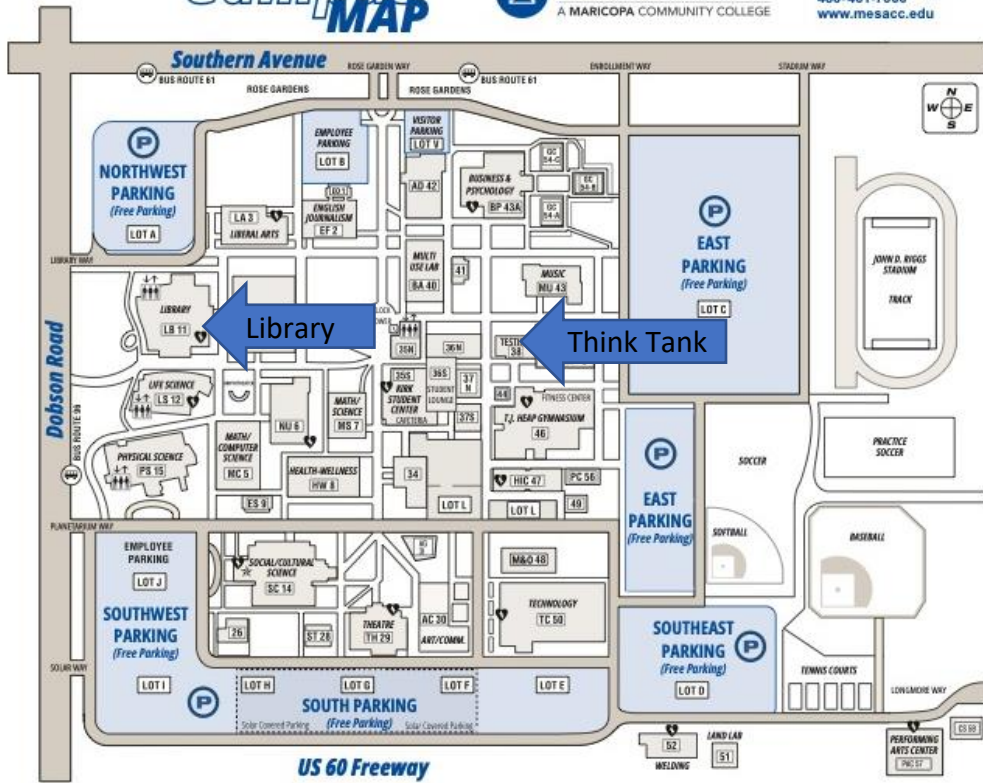

First Year Experience

Student Success Workshops (Fall 2022)

Date	Time	Topic	Location
9/7 We	1:30 – 2:30pm	The Professional Student	Virtual - WebEx
9/15 Th	5:30 – 7:00pm	 TruWest: Deep Dive Into Budgeting	Southern and Dobson: Bldg 11-145 (Library)
9/20 Tu	12:30 – 1:30pm	P.O.W.E.R. of Math Study Skills	Red Mountain: Desert Willow DS226
9/27 Tu	12:30 – 1:30pm	The Professional Student	Red Mountain: Saguaro S281
10/4 Tu	12:30 – 1:30pm	Flip Your Math Mindset	Red Mountain: Desert Willow DS226
10/13 Th	5:30 – 7:00pm	 TruWest: All About Credit	Southern and Dobson: Bldg 11-300 (Library)
10/18 Tu	1:30 – 2:30pm	Keeping Motivated and Avoiding Burnout	Virtual - WebEx
10/26 We	12:30 – 1:30pm	Remembering What You Read	Red Mountain: Desert Willow DW226
11/2 We	12:30 – 1:30pm	Paying for College	Red Mountain: Desert Willow DW226
11/8 Tu	12:30 – 1:30pm	Imposter Syndrome	Red Mountain: Saguaro S281
11/15 Tu	1:30 – 2:30pm	Managing Stress and Anxiety	Southern and Dobson: Bldg 38-608 (Think Tank)/Virtual - WebEx
11/30 We	1:30 – 2:30pm	University Transfer	Southern and Dobson: Bldg 38-608 (Think Tank)/Virtual - WebEx
12/6 Tu	1:30 – 2:30pm	EmbrAcing the Final	Southern and Dobson: Bldg 38-608 (Think Tank)/Virtual - WebEx
12/7 We	12:30 – 1:30pm	EmbrAcing the Final	Red Mountain: Desert Willow DW226

Ashley Armour: 480-461-7936 / ashley.armour@msacc.edu

Flip over for location details including the workshop link.

Campus MAP

1833 W. Southern Avenue
Mesa, Arizona 85202
480-461-7000
www.mesacc.edu

WebEx Link for virtual workshops