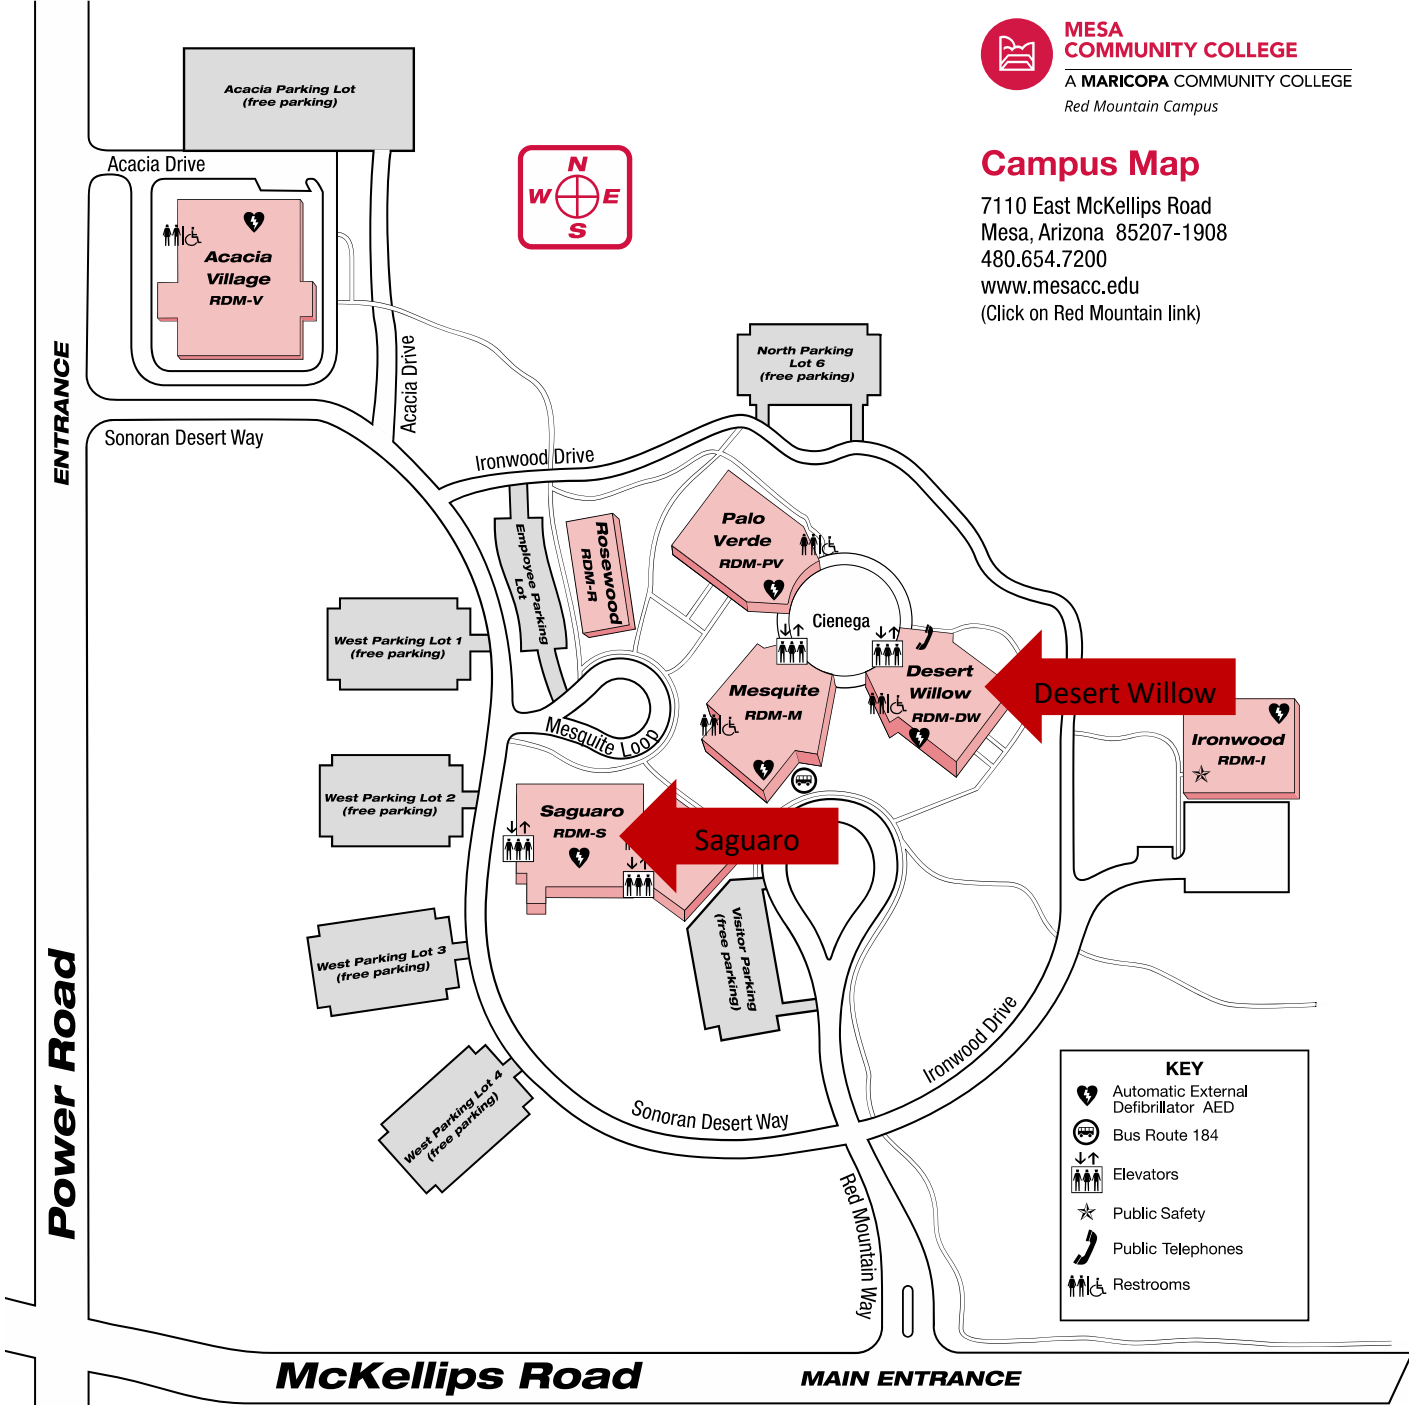

**MESA  
COMMUNITY COLLEGE**  
A MARICOPA COMMUNITY COLLEGE  
Red Mountain Campus

**Campus Map**

7110 East McKellips Road  
Mesa, Arizona 85207-1908  
480.654.7200  
www.mesacc.edu  
(Click on Red Mountain link)

**Desert Willow**

**Saguaro**

KEY	
	Automatic External Defibrillator AED
	Bus Route 184
	Elevators
	Public Safety
	Public Telephones
	Restrooms