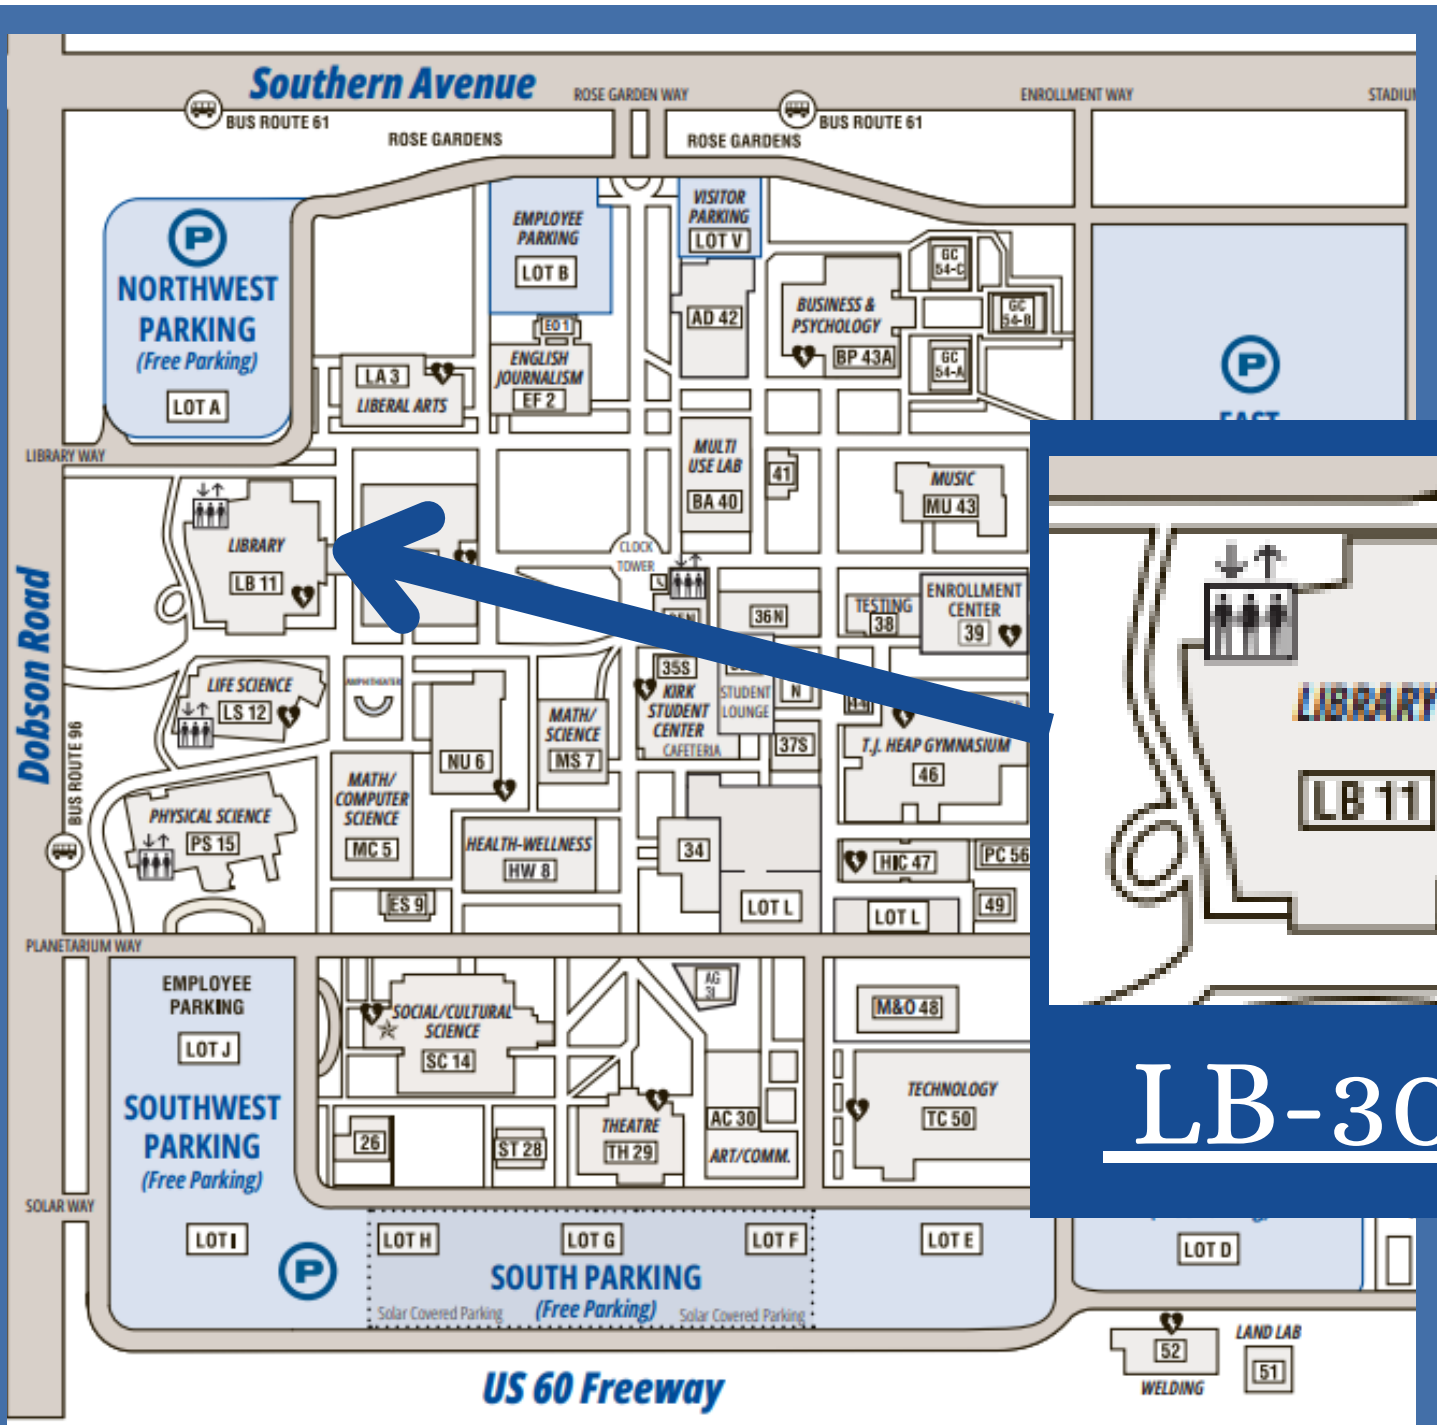

ECA Parent Orientation

LB-300

When: Tuesday, July 26th

Time: 10AM- 11AM

Where: LB-300

Contact us if you have any questions: (480)461-7927