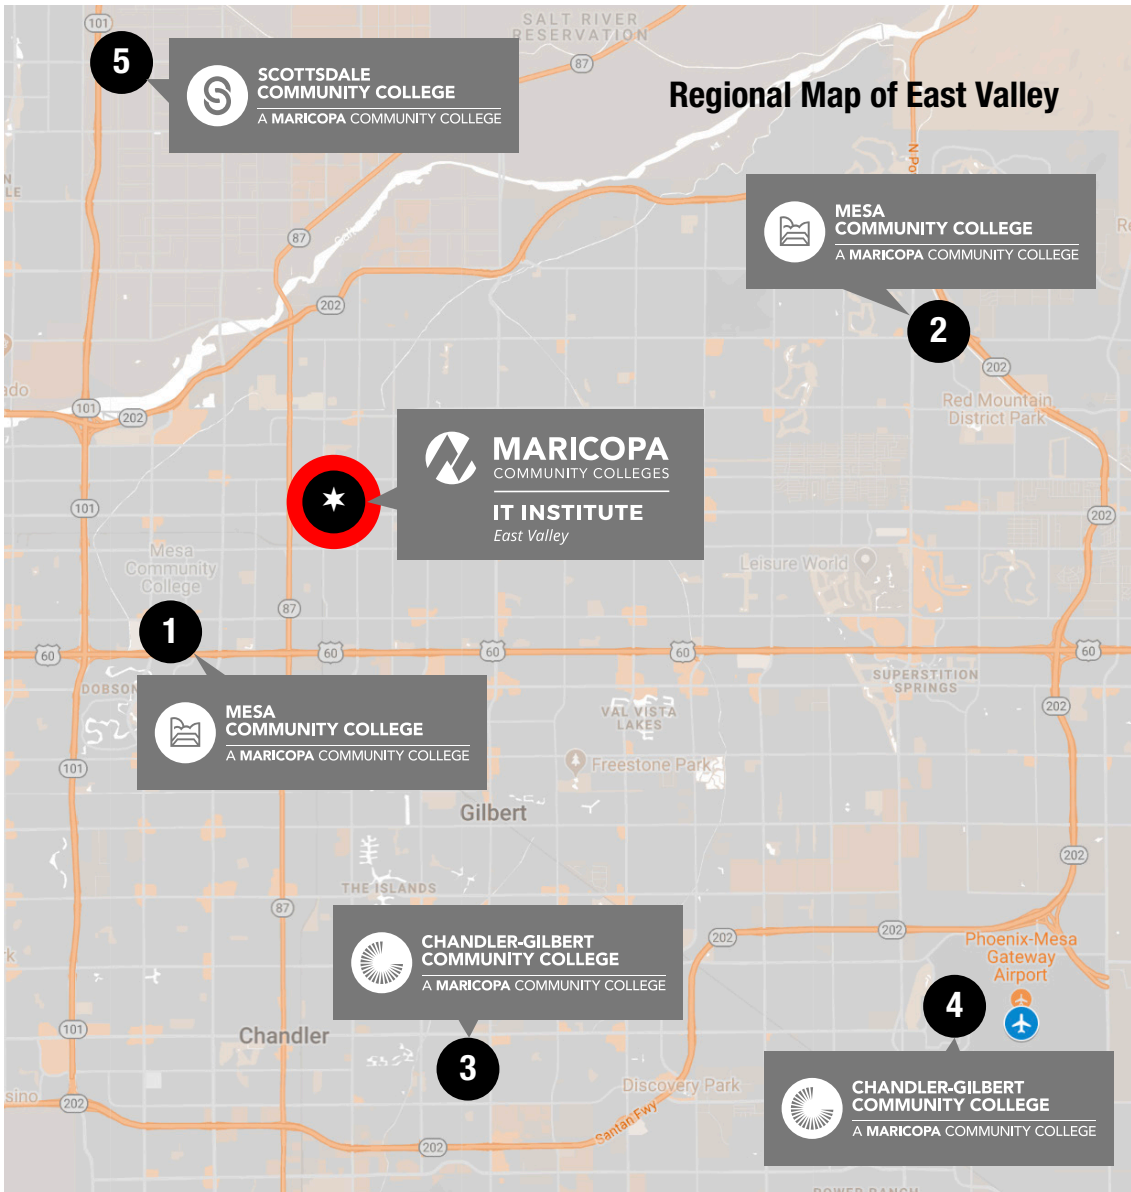

Distance from Downtown Center	
1	4.6 miles
2	15.5 miles
3	11.2 miles
4	16.5 miles
5	10.4 miles

★ **Mesa Community College**
Downtown Center
 1415 N Centennial Way, Suite 201
 Mesa, AZ 85201

1 **Mesa Community College**
Southern & Dobson Campus
 1833 W Southern Ave
 Mesa, AZ 85202
 mesacc.edu