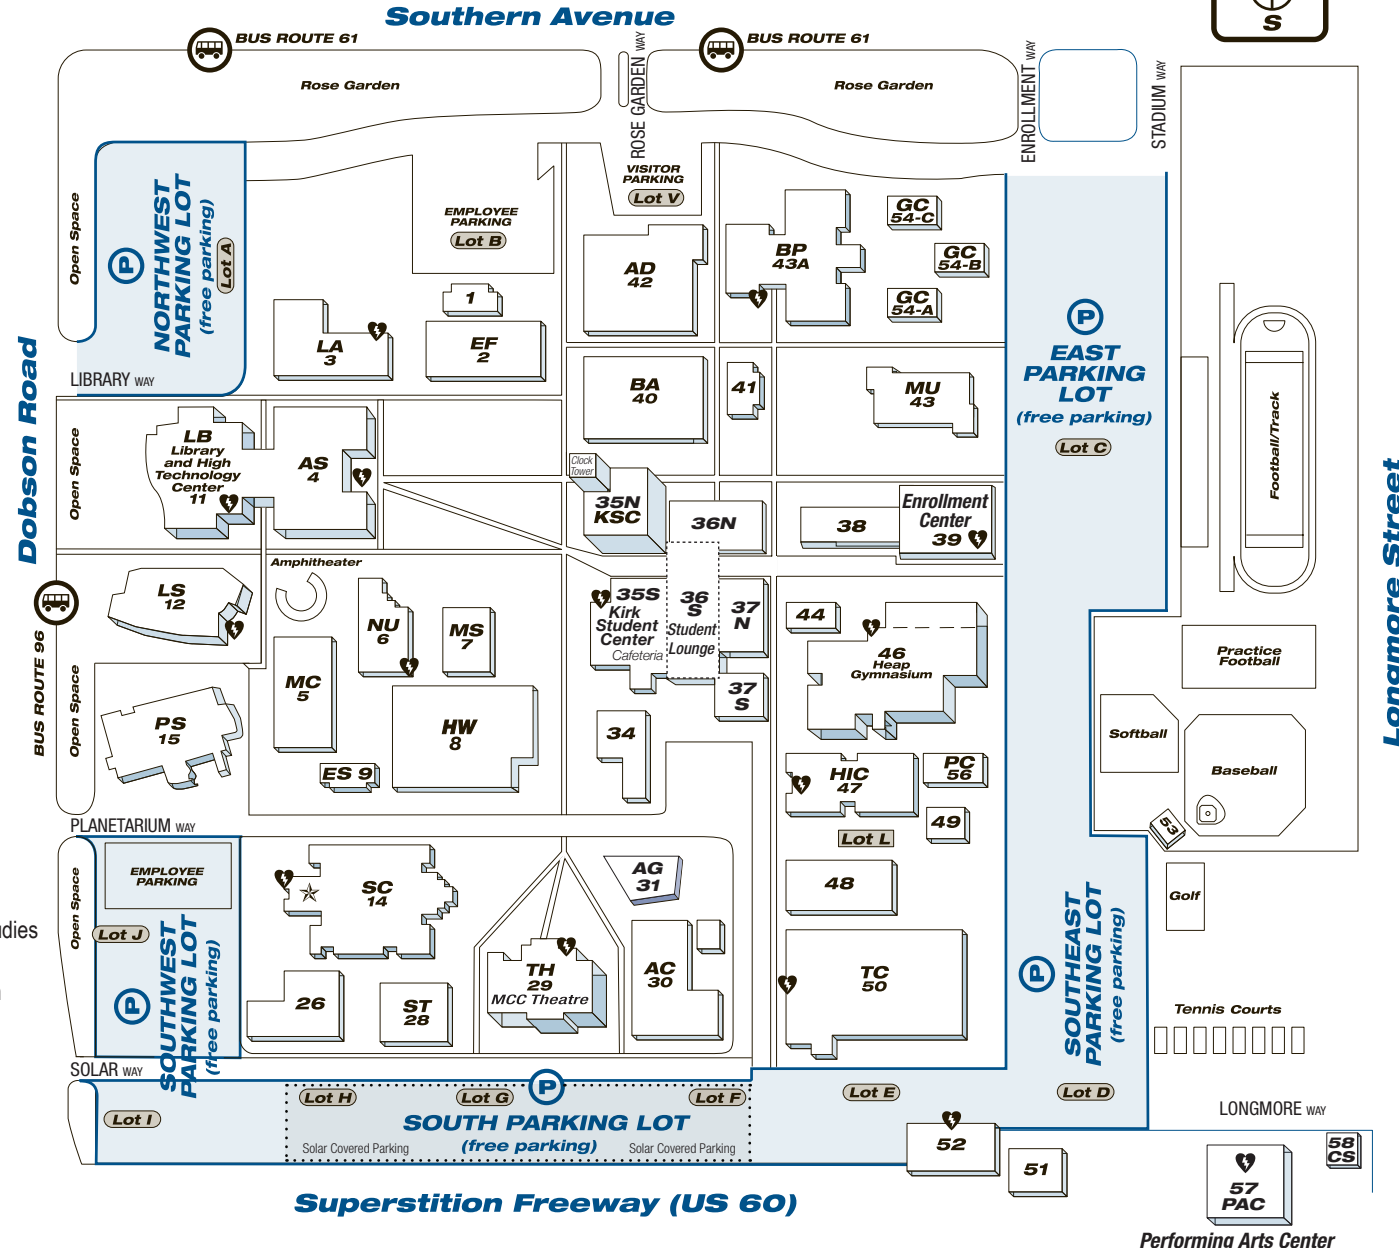

Campus MAP

MESA COMMUNITY COLLEGE
A MARICOPA COMMUNITY COLLEGE

1833 W. Southern Avenue
Mesa, Arizona 85202
480-461-7000
www.mesacc.edu