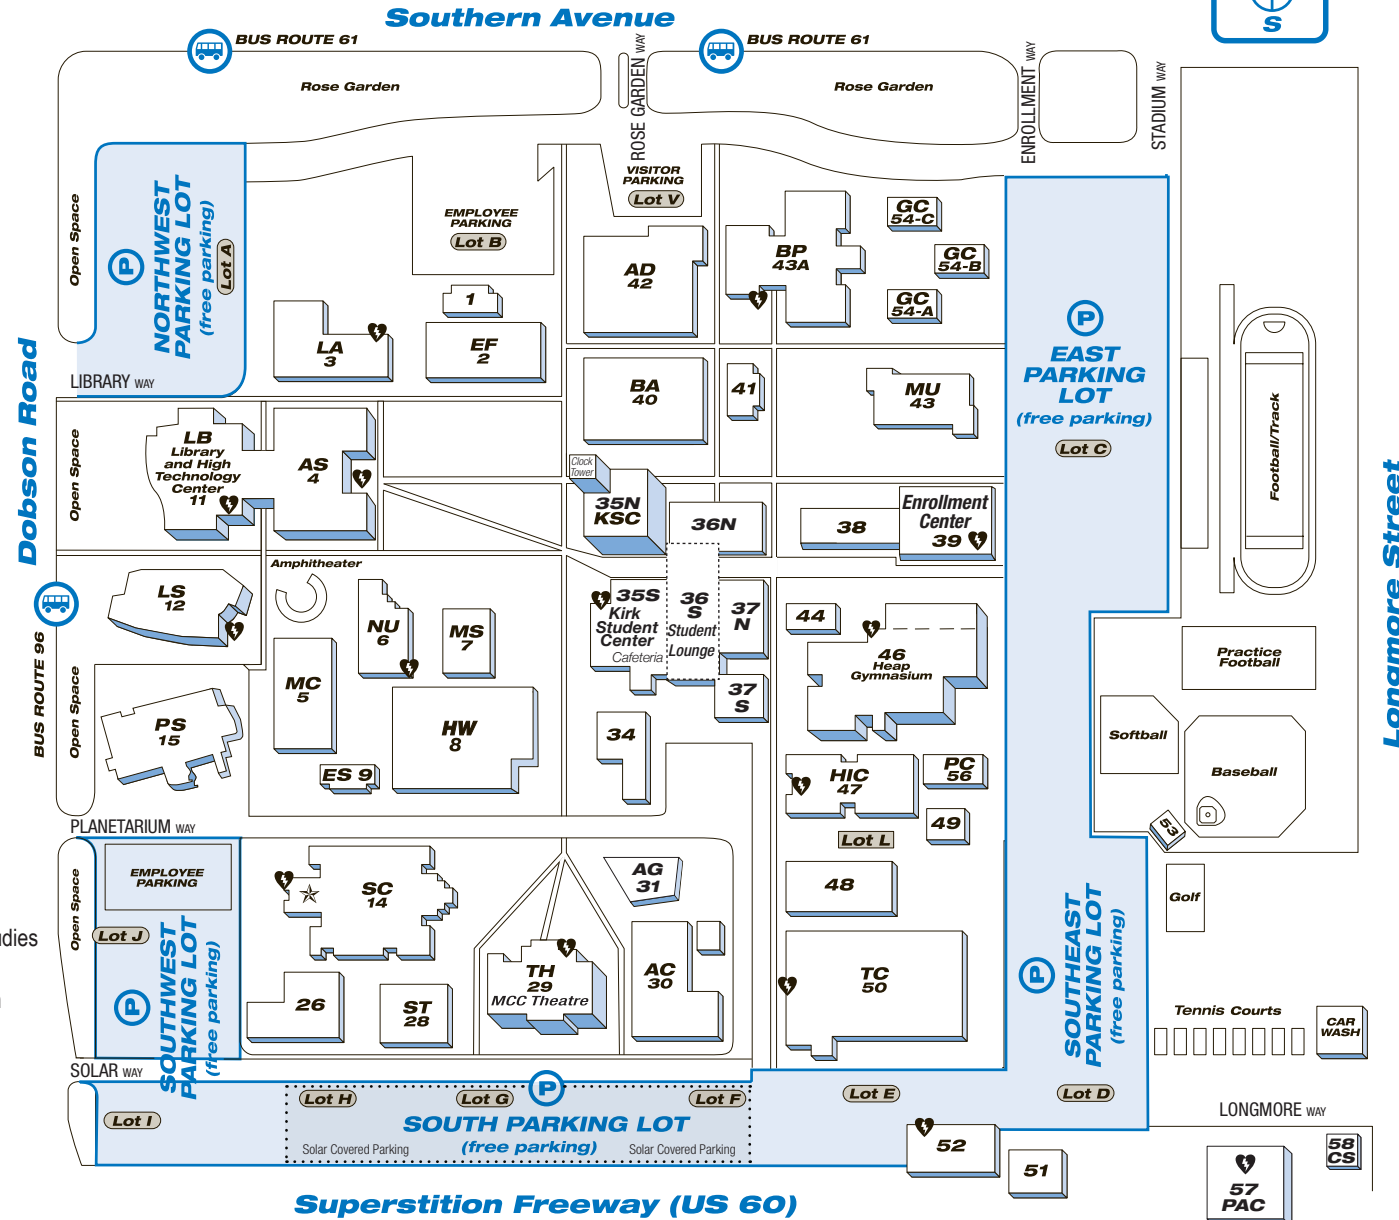

Campus MAP

MESA COMMUNITY COLLEGE
A MARICOPA COMMUNITY COLLEGE

1833 W. Southern Avenue
Mesa, Arizona 85202
480-461-7000
www.mesacc.edu