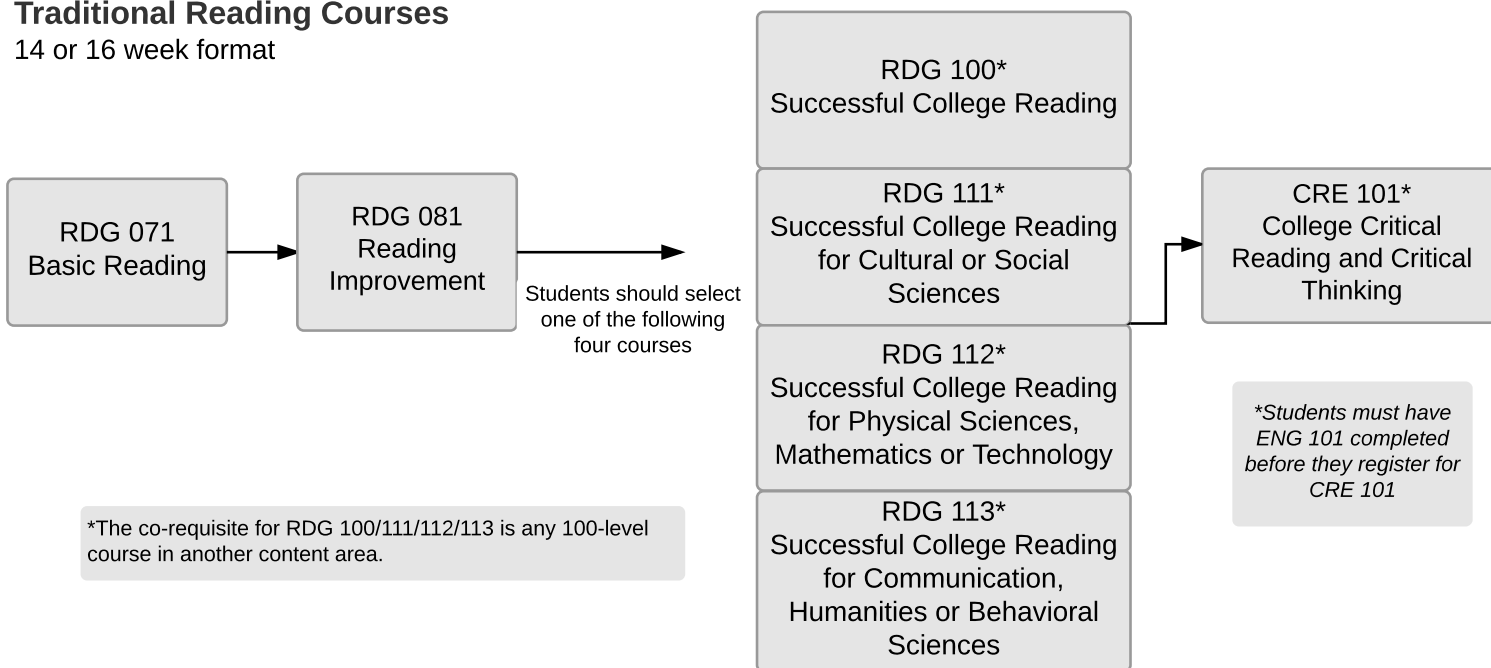

## Accelerated/Intensive Courses

The Reading Department offers two combinations of accelerated/intensive courses. Courses are 3 units and 8 weeks in length. This means that in one semester, students complete two reading courses (6 units).

## Traditional Reading Courses

14 or 16 week format

## Accelerated ESL Reading Courses

The Reading Department offers one combination of accelerated/intensive ESL courses. Courses are 3 units and 8 weeks in length. This means that in one semester, students complete two ESL reading courses (6 units).