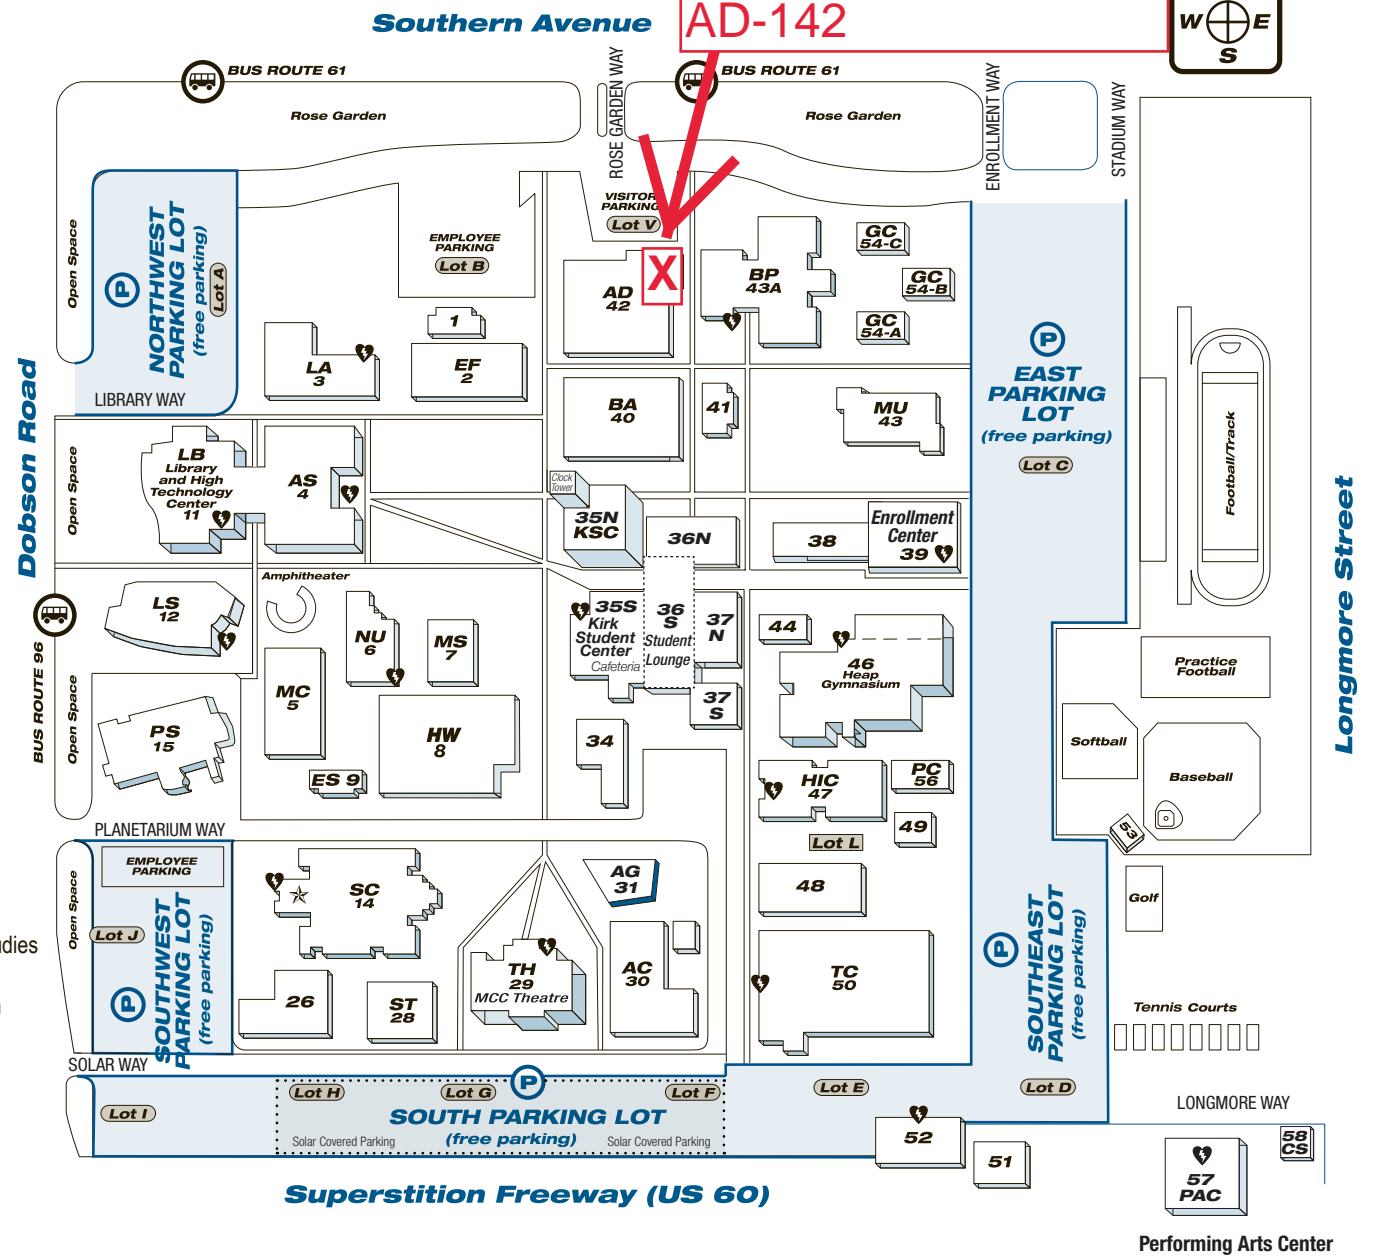

Campus MAP

MESA COMMUNITY COLLEGE
A MARICOPA COMMUNITY COLLEGE

1833 W. Southern Avenue
Mesa, Arizona 85202
480-461-7000
www.mesacc.edu

FISCAL SERVICES
AD-142

♥ Automatic External Defibrillator (AED)

☆ College Police

Download the campus map at mesacc.edu/map

(not to scale) 11/19