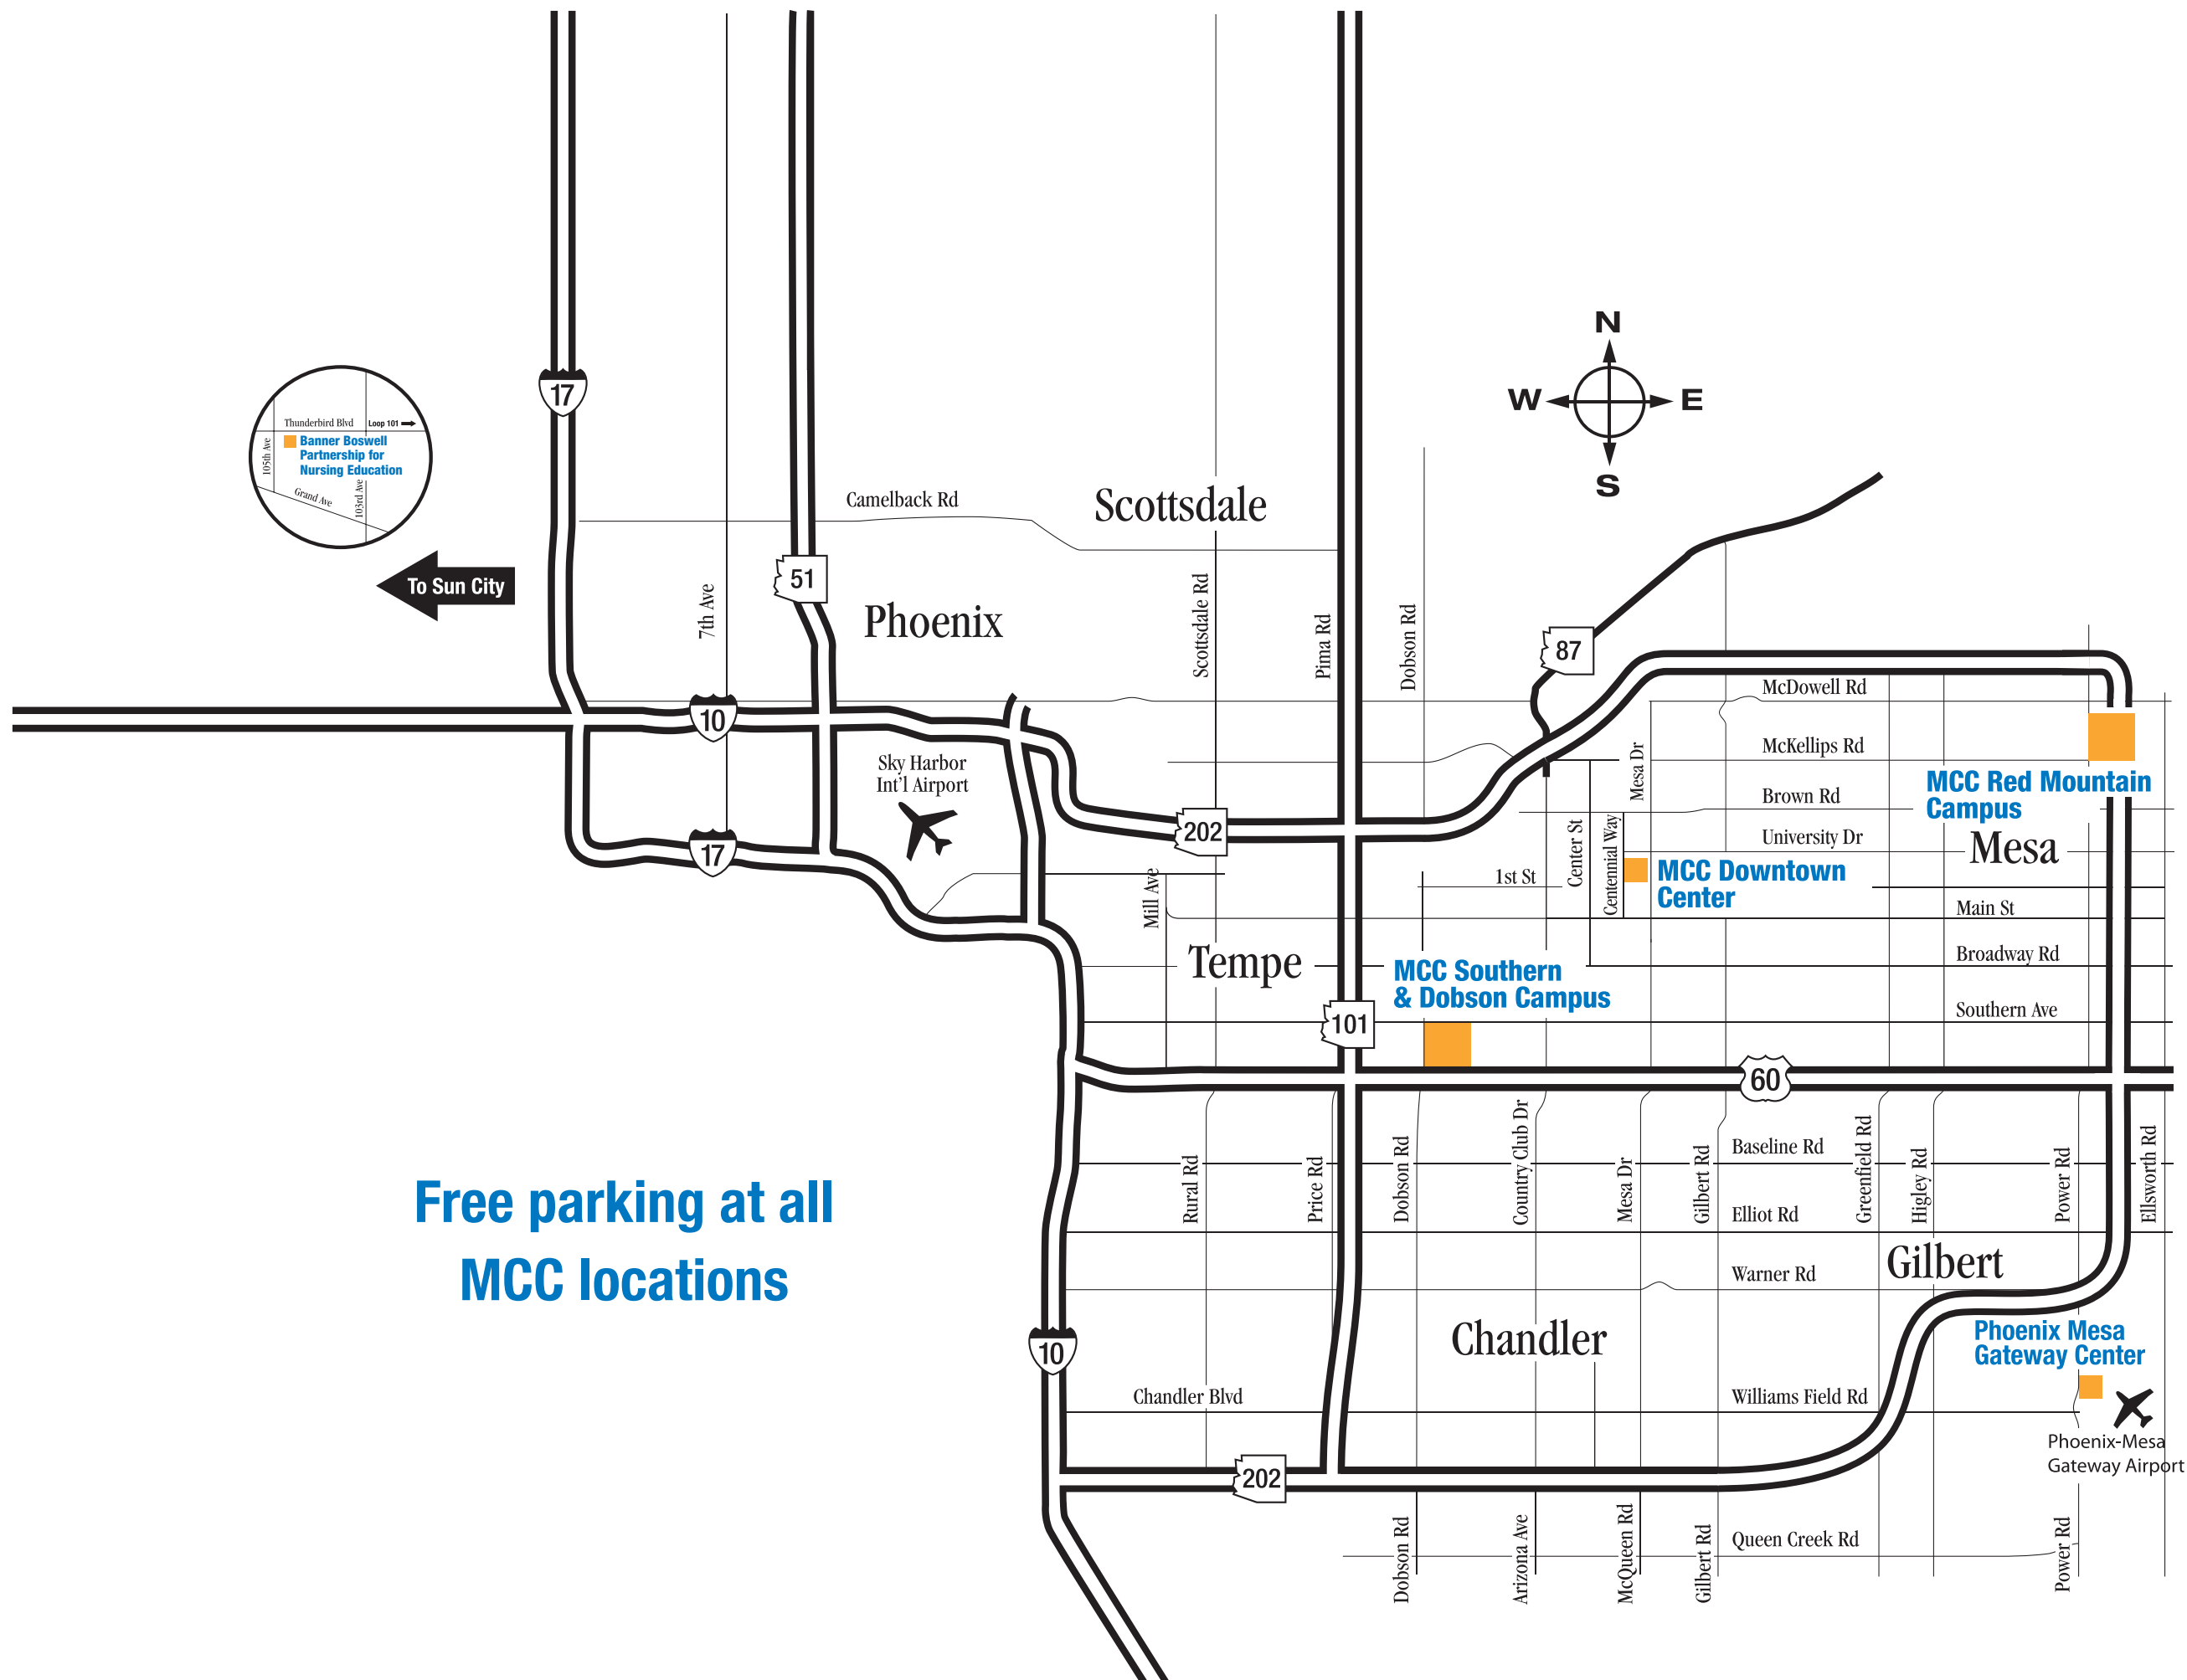

To Sun City

Free parking at all MCC locations

Phoenix-Mesa Gateway Airport