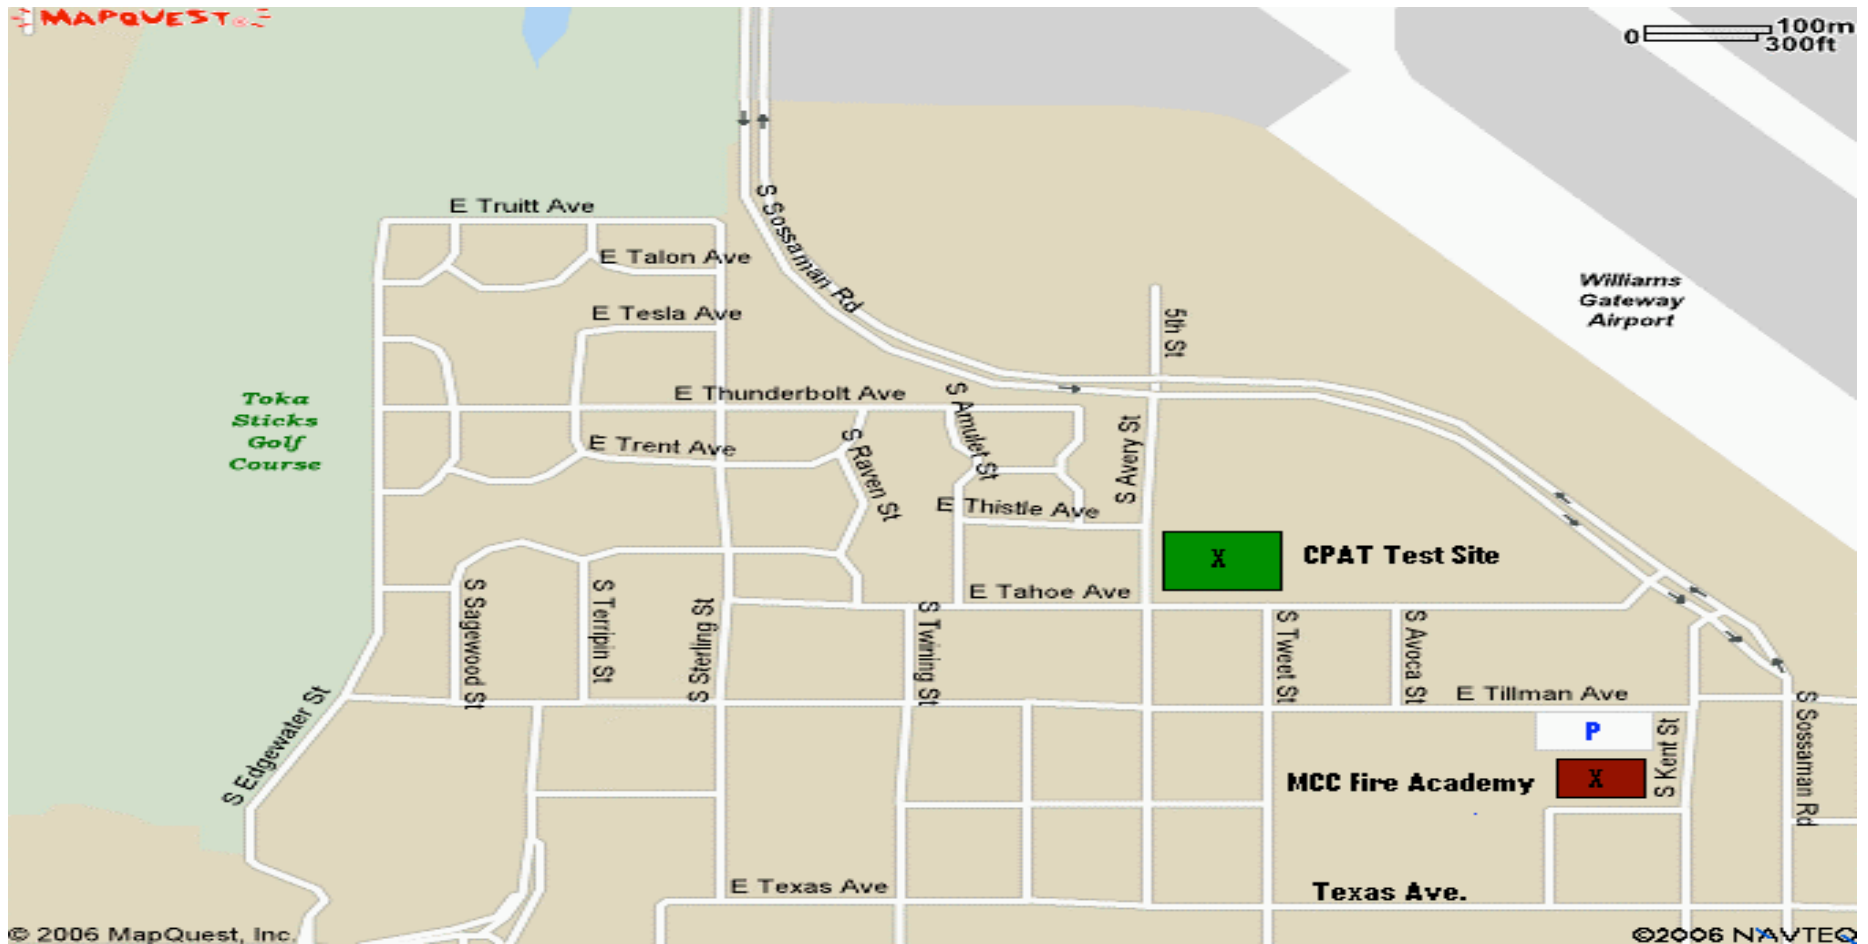

DIRECTIONS

From Phoenix: Take Interstate 10 east (I-10) and head east on the San Tan Loop 202 Freeway. Exit on Power Rd. Turn Right (South) on Power Rd. Turn Left (East) on Ray Rd. and follow it around the golf course. Ray Rd. will change to Sossaman Rd. Turn Right (South) on Avery St. On the NE corner of Avery St. and Tahoe Ave. is the burn building where the CPAT is held. To continue to the MCC Fire Academy, stay on Avery St. and turn left (East) on East Williams Loop. East Williams Loop turns into Tillman Ave. The MCC Fire Academy is on the corner of Tillman Ave and Kent St. ***MCC Fire Academy Phone Number: 480-988-8326***

CPAT test site: 7360 E. Tahoe Avenue, Mesa, AZ 85212

MCC Fire Academy: 7459 E. Tillman Ave. Bldg. 480, Mesa, AZ 85212

DIRECTIONS

From Phoenix: Take Interstate 10 east (I-10) and head east on the Loop 202 San Tan Freeway. Exit on Power Rd. Turn Right (South) on Power Rd. Turn Left (East) on Ray Rd. and follow it around the golf course. Ray Rd. will change to Sossaman Rd. Turn Right (South) on Avery St. On the NE corner of Avery St. and Tahoe Ave. is the burn building where the CPAT is held. To continue to the MCC Fire Academy, stay on Avery St. and turn left (East) on East Williams Loop. East Williams Loop turns into Tillman Ave. The MCC Fire Academy is on the corner of Tillman Ave and Kent St. ***MCC Fire Academy Phone Number: 480-988-8326***