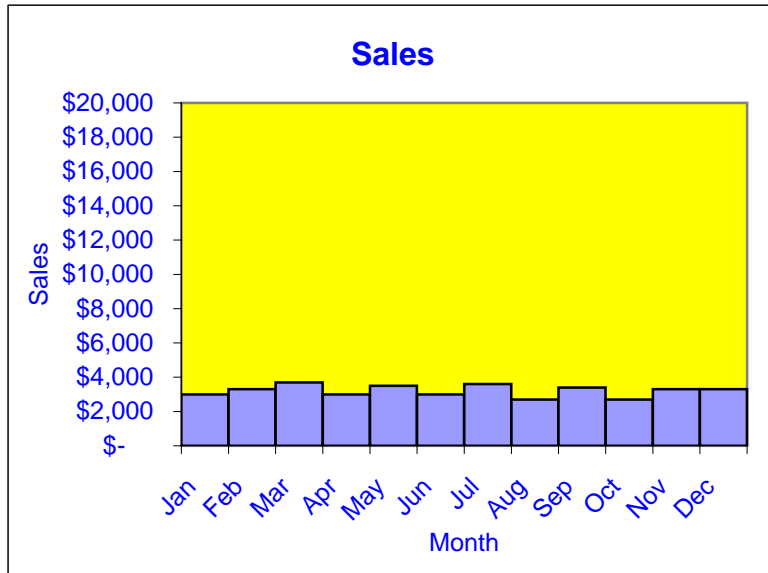

Sales Region

Region 10

Sales Manager

Starting Date

Ending Date

Month

Jan
Feb
Mar
Apr
May
Jun
Jul
Aug
Sep
Oct
Nov
Dec

Choose a region to view:

Region 10

Barr, Justin
1/1/2006
12/31/2007

Sales

\$	3,000
\$	3,300
\$	3,700
\$	3,000
\$	3,500
\$	3,000
\$	3,600
\$	2,700
\$	3,400
\$	2,700
\$	3,300
\$	3,300