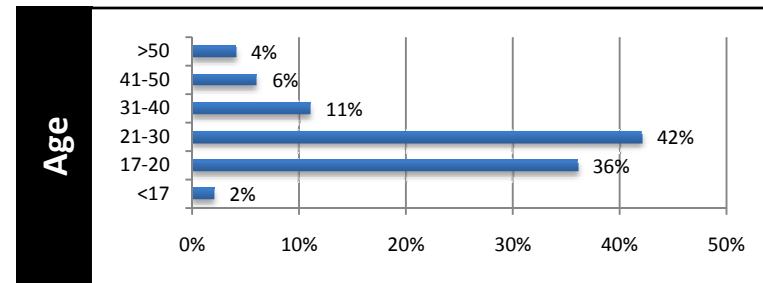

Mesa Community College Student Profile - Fall 2009 45th day

Total Enrollment: 25,960 - Full-time Student Equivalents (FTSE): 13,277.5* - Average Age: 26 - Average Credit Hours: 8

*FTSE revised 11/20/09