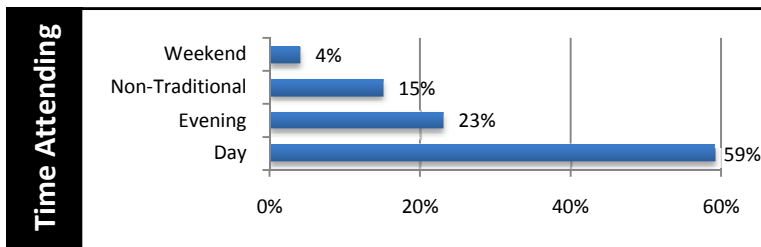

Mesa Community College Student Profile - Fall 2009 45th day

Total Enrollment: 25,960 - Full-time Student Equivalents (FTSE): 13,277.5* - Average Age: 26 - Average Credit Hours: 8

*FTSE revised 11/20/09