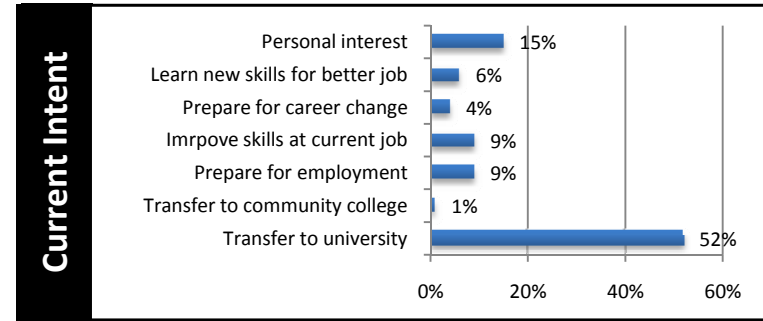

Mesa Community College Student Profile - Fall 2009 45th day

Total Enrollment: 25,960 - Full-time Student Equivalents (FTSE): 13,277.5* - Average Age: 26 - Average Credit Hours: 8

*FTSE revised 11/20/09