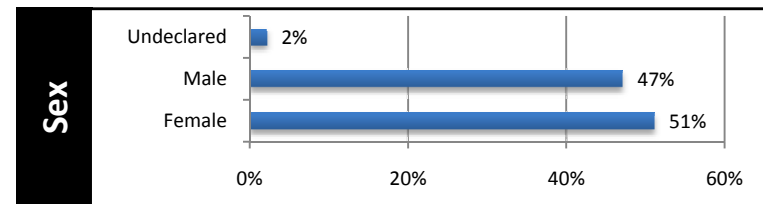

Mesa Community College Student Profile - Fall 2009 45th day

Total Enrollment: 25,960 - Full-time Student Equivalents (FTSE): 13,277.5* - Average Age: 26 - Average Credit Hours: 8

*FTSE revised 11/20/09