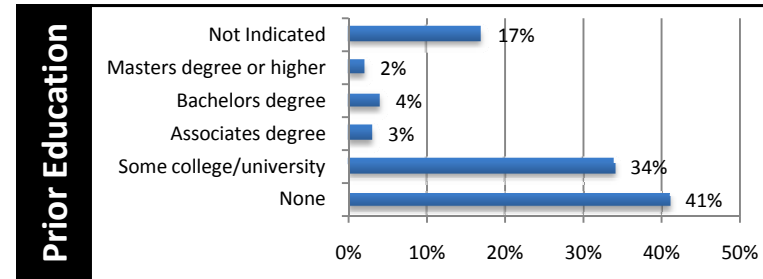

Mesa Community College Student Profile - Fall 2009 45th day

Total Enrollment: 25,960 - Full-time Student Equivalents (FTSE): 13,277.5* - Average Age: 26 - Average Credit Hours: 8

*FTSE revised 11/20/09