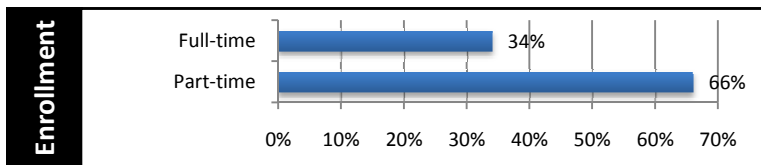

Mesa Community College Student Profile - Fall 2009 45th day

Total Enrollment: 25,960 - Full-time Student Equivalents (FTSE): 13,277.5* - Average Age: 26 - Average Credit Hours: 8

*FTSE revised 11/20/09