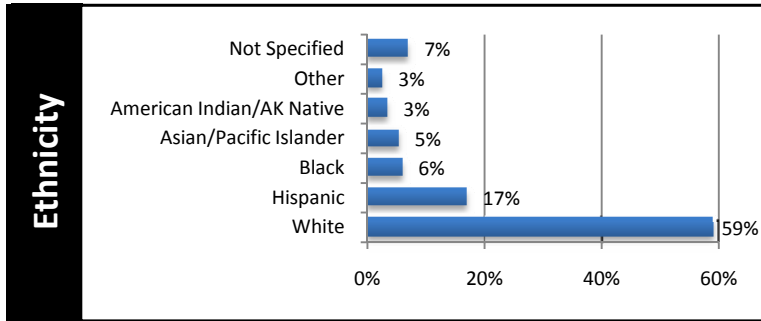

Mesa Community College Student Profile - Fall 2009 45th day

Total Enrollment: 25,960 - Full-time Student Equivalents (FTSE): 13,277.5* - Average Age: 26 - Average Credit Hours: 8

*FTSE revised 11/20/09