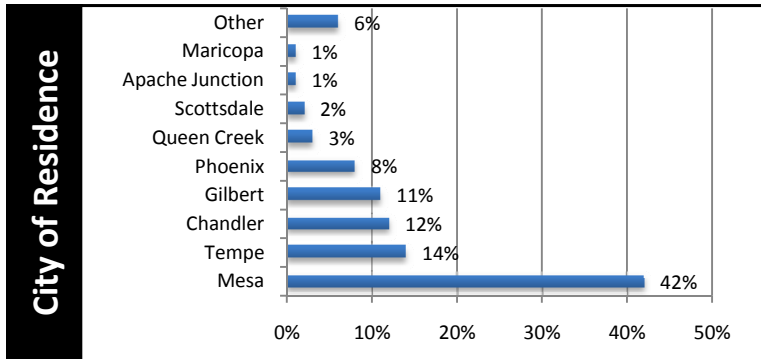

Mesa Community College Student Profile - Fall 2009 45th day

Total Enrollment: 25,960 - Full-time Student Equivalents (FTSE): 13,277.5* - Average Age: 26 - Average Credit Hours: 8

*FTSE revised 11/20/09